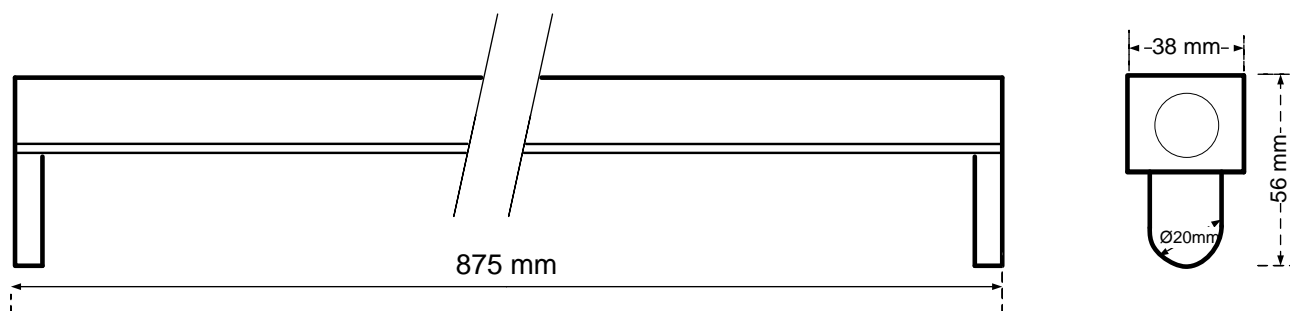

805-213

General Information

Order Code	805-213
Product Description	CYFELCO B T5 1X39 DALI
Application	Offices, shops, educational and public centres, etc.
Installation	Ceiling Surface Mounted Luminaire
Luminaire type	Slim Line Batten for T5 Lamps
Light Source	T5 Fluorescent Tube
Number of light sources	1 pc (not included)
Gear	Vossloh-Schwabe DALI Electronic Ballast (HF)
Dimming	Dimmable
Standards	2014/30/EU Electromagnetic Compatibility Directive 2014/35/EU Low Voltage Directive
CE mark	Yes
Warranty	X years

Electrical Data

Lamp Power	39 W
Input voltage	220-240 V
Input Frequency	50-60 Hz
Protection class	Class I

Mechanical Characteristics

Housing Material	Sheet steel 0,5mm
Surface Finish	White powder coating (RAL 9003)
Ingress protection code	IP 20 [Finger-protected]
Mechanical impact protection code	IK03
Dimensions LxWxH	875x38x56mm

Logistics

Packing	1 pc per resistant carton
Net weight	xx kg
Gross weight	xx kg
Volume	Xx m ³

Dimensional Drawing

ELMASCO INDUSTRIES S.A.

Head Office : 44 K. Palama, 14343 N. Chalkidona, Athens, Greece

Production Plant : Ag. Adrianos, 21100 Nafplio, Greece